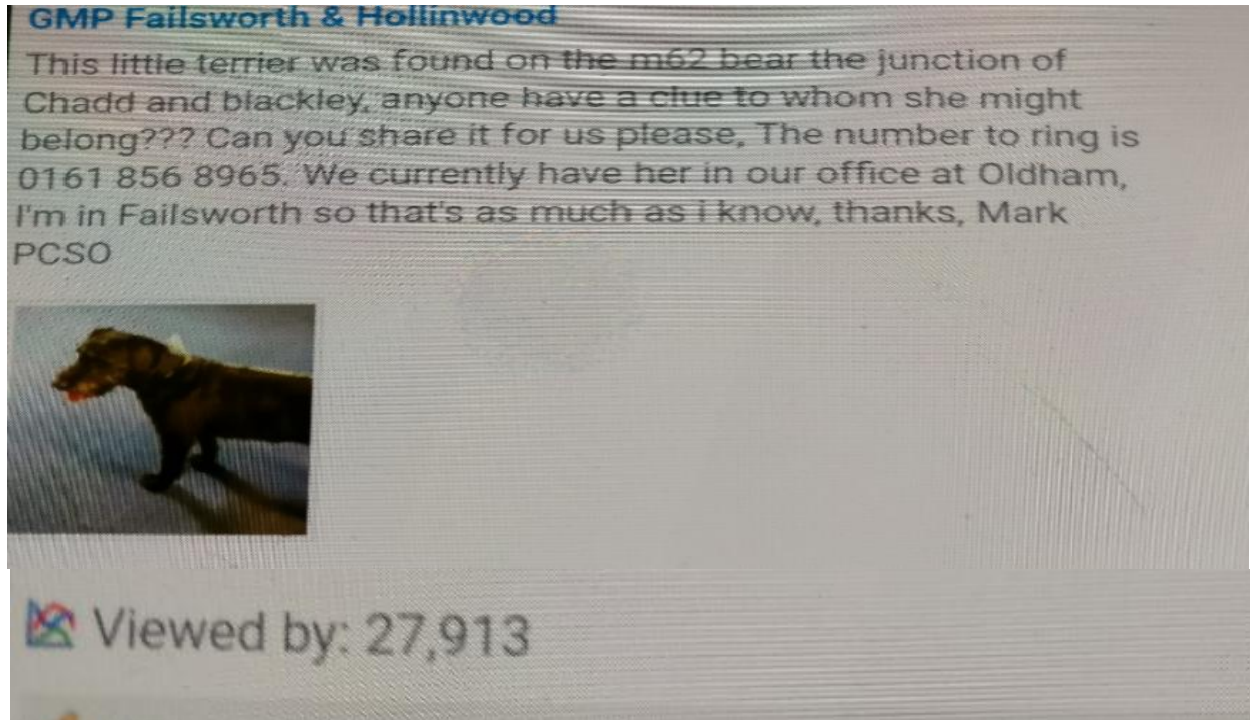

Social Media Facebook and Twitter

Do you follow us on Facebook & Twitter? Please see below for examples of items we post. We have a good following on Facebook and Twitter but would like to increase our numbers. One post on the 7th November was viewed by 27,913 people.

Follow us **@gmpfailsworth** to get updates as they are posted

And Click **LIKE** on our Facebook page www.facebook.com/gmpfailsworthhollinwood

GMP Failsworth & Hollinwood

Failsworth East, Failsworth West, Hollinwood

8,747 fans (up 176) Direct Messages received: 56 (down 37) Total Facebook reach: 256.5k (up 6%)

@GMPFailsworth

Failsworth East, Failsworth West, Hollinwood

5,306 followers (up 60) Total Twitter reach 206.3k (up 112%)